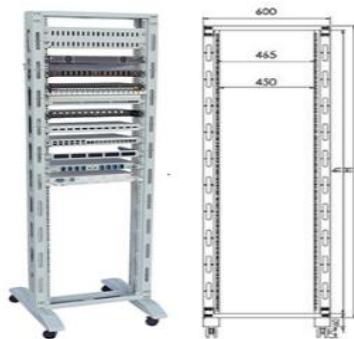

ETSI Rack

ETSI racks are designed to meet the standards of European Telecommunication Standards Institute (ETSI) which defines cabinets for Telecom use based on metric norm. ETSI racks are used by fixed line and GSM operators to store ODF , patch panel for the backbone. Our ETSI racks have a special lock that ensures 300mm depth criteria, which is a vital factor to choose the right ETSI rack.

Technical Features

- Material 2mm for main and 1,2 mm steel for internal
- Color RAL 7032 , 7035 or RAL 9005
- Easy removable Side Doors for better Cable accessibility .
- Side Doors equipped with Dual Locks are option
- Cable entry from top or bottom as per request
- Grounding Terminals
- Strong fixing on floor with bolting or (option wheel)
- Front door access allowing back to back installation arrangement

Standard Configuration:

Dimensions
Height: 2200 mm
Depth: 300mm , 450 or 600 mm
Width: 600 mm

Loading Capacity

Static Loading: 420 Kg
Maximum allowed weight per unit area 20kn/m²

GTE – ET - MAN Series

It is our new designed and manufactured ETSI RACK with built in cable management to make cable installation, management and maintenance service easier. In central Telecom rooms and exchanges space availability and cable routing is most important aspect and to secure cabinet with sufficient space for fiber termination and excellent management of large number of cables is big challenge. Our R&D team have managed to develop a solution for Telecom operators and service providers help them to do it. This is our new MAN family of ETSI Rack.

Dimension

Height: 2200mm
Width: 600mm
Depth: 300mm