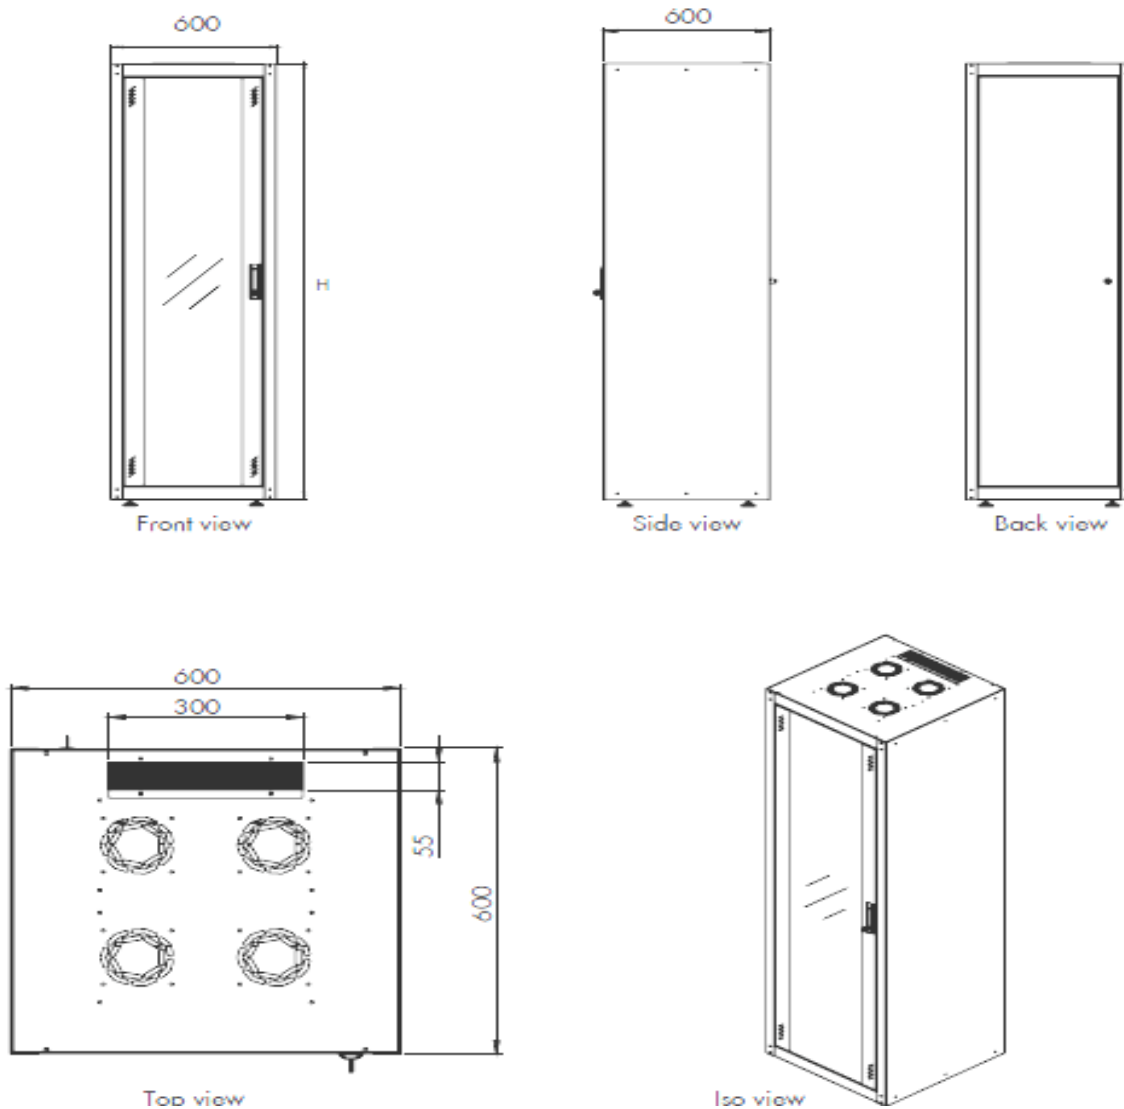

Free Stand Cabinets & Data racks

Door Specs :

- Perforated Metal Door: High-Flow Perforated Metal
- Door provides the security of a solid metal door with xx% airflow. Use High-Flow Perforated Metal Door on the front or rear of cabinets to encourage front-to-rear airflow through rack mount Equipment.
- Doors can be made to be reversible to open right or left