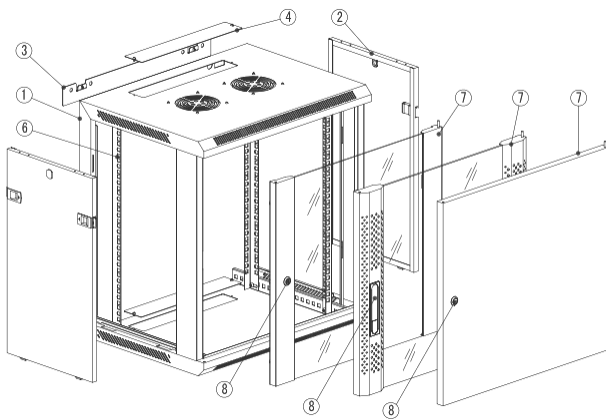

Cable Entry

Bottom and/or Top , rear door

Wall Mounted Cabinets & Data Racks

Wall Mounted Cabinets

Cabinet Size	Width "W"	Depth "D"	Height "H"	Model No.
4U	600	450	200	GE-Y-WM-4U-6-4
	600	600		GE-Y-WM-4U-6-6
6U	600	450	350	GE-Y-WM-6U-6-4
	600	600		GE-Y-WM-6U-6-6
9U	600	450	480	GE-Y-WM-9U-6-4
	600	600		GE-Y-WM-9U-6-6
12U	600	600	615	GE-Y-WM-12U-6-6
	600	800		GE-Y-WM-12U-6-8
15U	600	600	750	GE-Y-WM-15U-6-6
	600	800		GE-Y-WM-15U-6-8
18U	600	600	880	GE-Y-WM-18U-6-6
	600	800		GE-Y-WM-18U-6-8
20U	600	600	970	GE-Y-WM-20U-6-6
	600	800		GE-Y-WM-20U-6-8
22U	600	600	1015	GE-Y-WM-22U-6-6
	600	800		GE-Y-WM-22U-6-8
24U	600	600	750	GE-Y-WM-24U-6-6
	600	800		GE-Y-WM-24U-6-8
24U	600	600	750	GE-Y-WM-24U-8-6
	600	800		GE-Y-WM-24U-8-6

Front Door	Side Door
Solid Steel	Solid Steel
Glass	Semi - Perforated
Fully Perforated	
Semi- Perforated	

Main Structure

1. Frame
2. Side panel
3. Mounting panel
4. Cable entry cover
5. Fan cover
6. Mounting profile
7. Front door
8. Lock